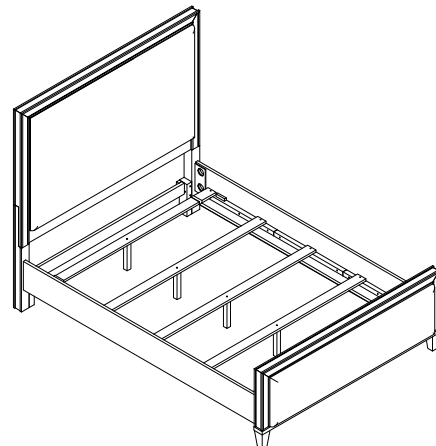

Hardware and Parts packed with the Headboard

| | | | | | |
|---|--|--|--|--|--|
| <p>Full Upholstered Headboard - 30797</p>  <p>(H-A) 1 pc</p> | <p>Headboard Post (Left)</p>  <p>(H-B) 1 pc</p> | <p>Headboard Post (Right)</p>  <p>(H-C) 1 pc</p> | <p>Headboard Stretcher</p>  <p>(H-D) 1 pc</p> | | |
| <p>Allen Head Bolt M6-32 x 40mm</p>  <p>(H-E) 2 pcs</p> | <p>Flat Washer Ø6 x Ø13mm</p>  <p>(H-F) 2 pcs</p> | <p>Lock Washer Ø9 x Ø13mm</p>  <p>(H-G) 8 pcs</p> | <p>Allen Head Bolt M8-32 x 55mm</p>  <p>(H-H) 6 pcs</p> | <p>Flat Washer Ø8 x Ø20mm</p>  <p>(H-I) 6 pcs</p> | <p>Allen Key 4 x 110mm</p>  <p>(H-J) 1 pc</p> |

Hardware and Parts packed with the Footboard

| | | | | |
|--|--|--|---|--|
| <p>Full Upholstered Footboard - 30798</p>  <p>(F-A) 1 pc</p> | <p>Wood Slat (55-1/2" long)</p>  <p>(F-B) 1 set</p> | <p>Support leg (7-3/4" x 1-1/4" x 1-1/4")</p>  <p>(F-C) 5 pcs</p> | <p>Wood Screw Ø4 x 25mm</p>  <p>(F-D) 10 pcs</p> | <p>Tool Required (not provided) Phillips Screwdriver</p>  |
|--|--|--|---|--|

Hardware and Parts packed with the Bed Rails

| | | | | | |
|--|--|--|---|---|--|
| <p>Bed Rails - 30779</p>  <p>(R-A) 2 pcs</p> | <p>Thread Bolt M8-32 x 70mm</p>  <p>(R-B) 8 pcs</p> | <p>Arc Washer 14 x 26mm</p>  <p>(R-C) 8 pcs</p> | <p>Lock Washer Ø10 x Ø15mm</p>  <p>(R-D) 8 pcs</p> | <p>Hex Nut M8-32 x 7mm</p>  <p>(R-E) 8 pcs</p> | <p>Open Wrench 13 mm</p>  <p>(R-F) 1 pc</p> |
|--|--|--|---|---|--|

4/6 Full Bed

30797 - 4/6 Upholstered Headboard

30798 - 4/6 Upholstered Footboard

30779 - 3/3-4/6 Twin-Full Bed Rails

STEP 1

4/6 Full Bed
30797 - 4/6 Upholstered Headboard

STEP 2

STEP 3