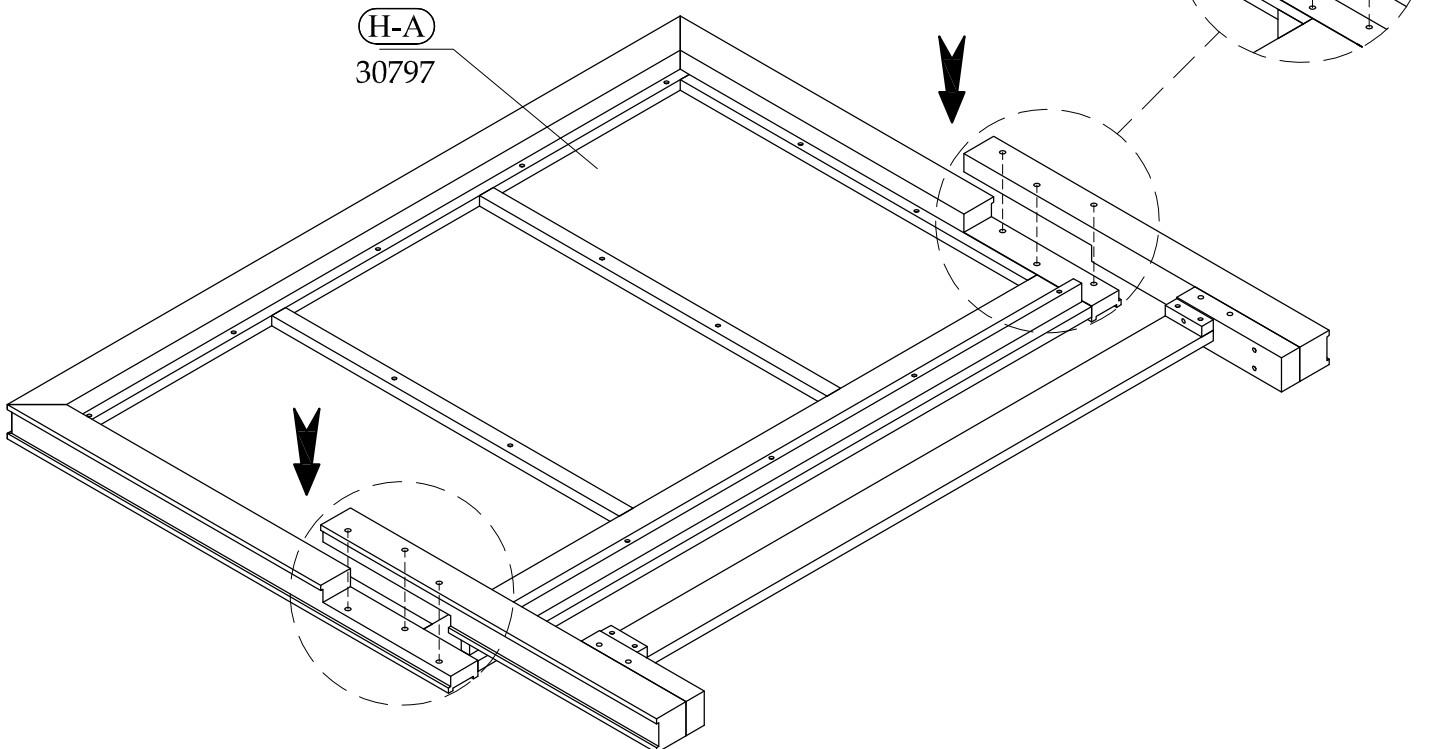

Hardware and Parts packed with the Bed Rails

| | | | | | |
|--|--|--|---|---|--|
| <p>Bed Rails - 30779</p>  <p>(R-A) 2 pcs</p> | <p>Thread Bolt M8-32 x 70mm</p>  <p>(R-B) 8 pcs</p> | <p>Arc Washer 14 x 26mm</p>  <p>(R-C) 8 pcs</p> | <p>Lock Washer Ø10 x Ø15mm</p>  <p>(R-D) 8 pcs</p> | <p>Hex Nut M8-32 x 7mm</p>  <p>(R-E) 8 pcs</p> | <p>Open Wrench 13 mm</p>  <p>(R-F) 1 pc</p> |
|--|--|--|---|---|--|

4/6 Full Bed

30797 - 4/6 Upholstered Headboard

30798 - 4/6 Upholstered Footboard

30779 - 3/3-4/6 Twin-Full Bed Rails

STEP 1

4/6 Full Bed
30797 - 4/6 Upholstered Headboard

STEP 2

STEP 3