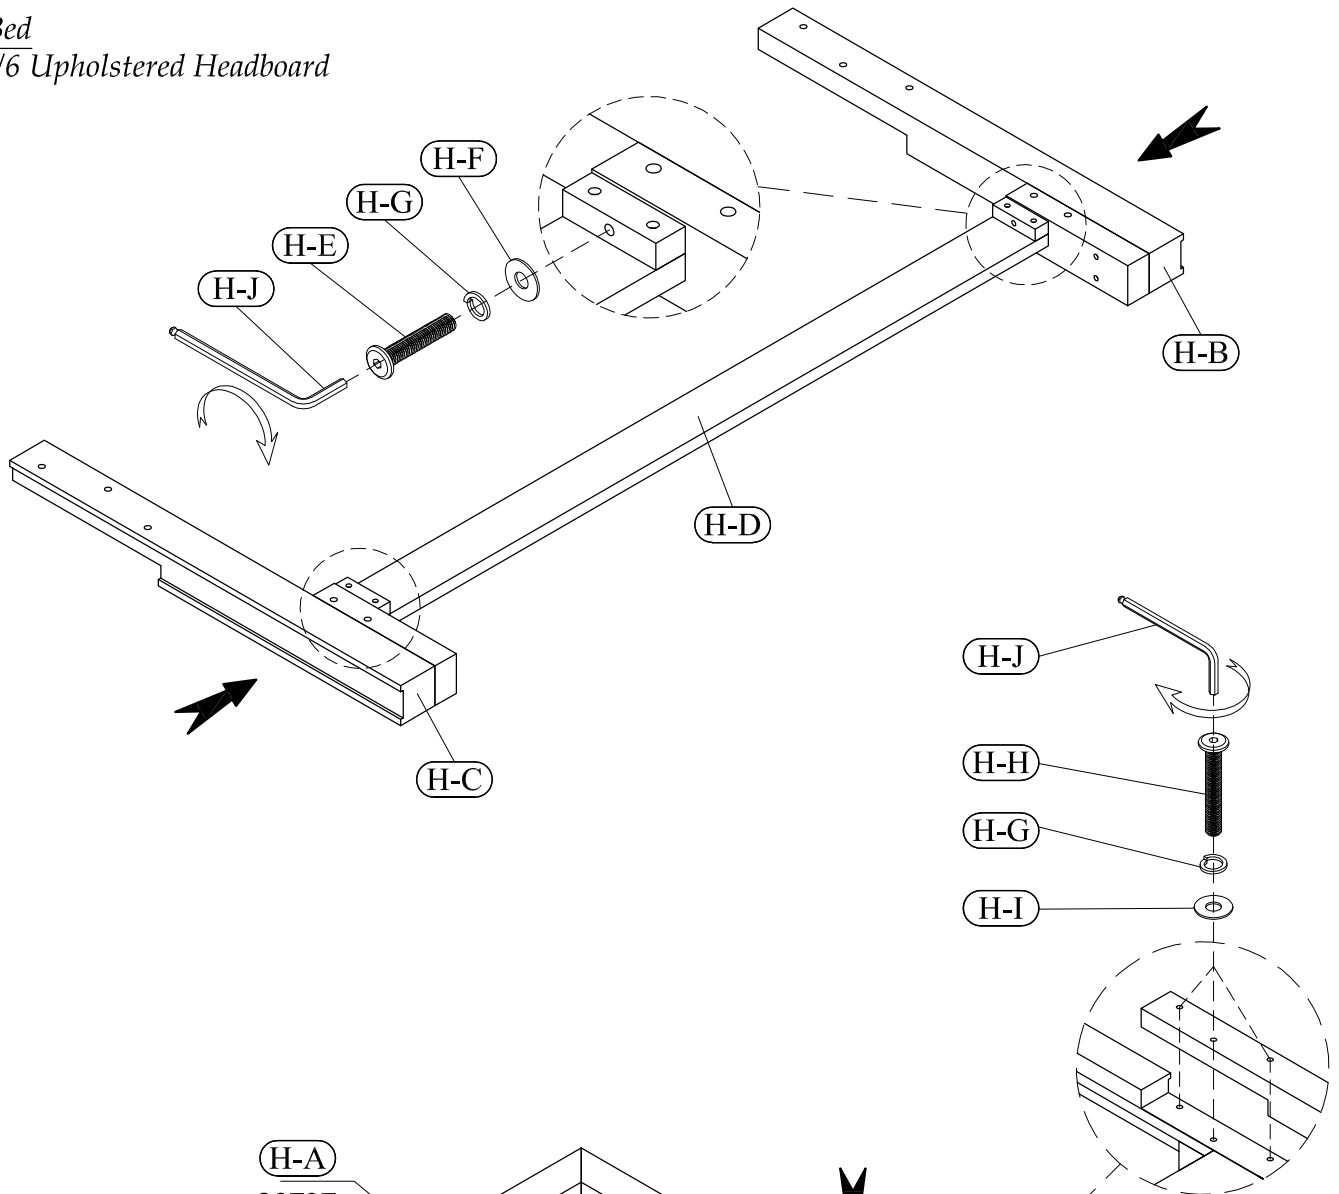

STEP 1

4/6 Full Bed
30797 - 4/6 Upholstered Headboard